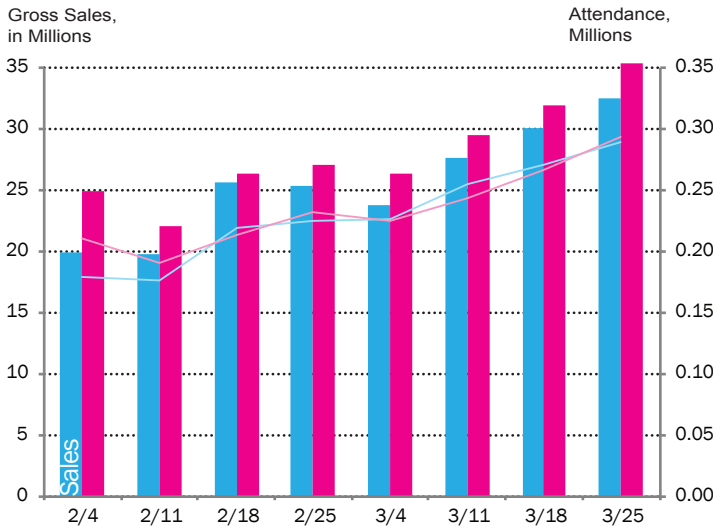

Times Square

March 2018 Key Indicators

BROADWAY Last 8 Weeks

Broadway sales and attendance remained strong in March. With 35 shows open on Broadway at the end of the month, spring theater season is now in full swing.

Source: The Broadway League

HOTELS Last 6 Months

Following seasonal trends, hotel occupancy increased and average daily room rates decreased slightly in February. Both occupancy rates and average room rates are on par with the past two years.

Source: STR

PED COUNTS Last 4 Weeks

Pedestrian counts increased significantly in March. This month's average daily count exceeded that of February 2018 by 16% and March 2017 by 11.5%. This month, Times Square reached a peak daily count of 428,710 people on Friday, March 30.

Source: Springboard

CLASS A Last 6 Months

Times Square Class A occupancy rates decreased slightly this month to 92%. Average price per square foot has dropped slightly from \$68 to \$67.

Source: CoStar, Compstak