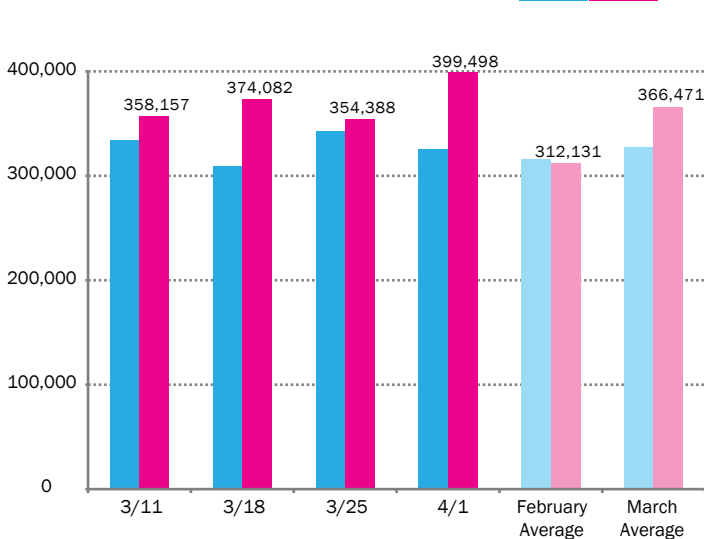

Times Square

March 2018 Key Indicators

BROADWAY Last 8 Weeks

Broadway sales and attendance remained strong in March. With 35 shows open on Broadway at the end of the month, spring theater season is now in full swing.

Source: The Broadway League

HOTELS Last 6 Months

Following seasonal trends, hotel occupancy increased and average daily room rates decreased slightly in February. Both occupancy rates and average room rates are on par with the past two years.

Source: STR

PED COUNTS Last 4 Weeks

Pedestrian counts increased significantly in March. This month's average daily count exceeded that of February 2018 by 16% and March 2017 by 11.5%. This month, Times Square reached a peak daily count of 428,710 people on Friday, March 30.

Source: Springboard

CLASS A Last 6 Months

Times Square Class A occupancy rates decreased slightly this month to 92%. Average price per square foot has dropped slightly from \$68 to \$67.

Source: CoStar, Compstak