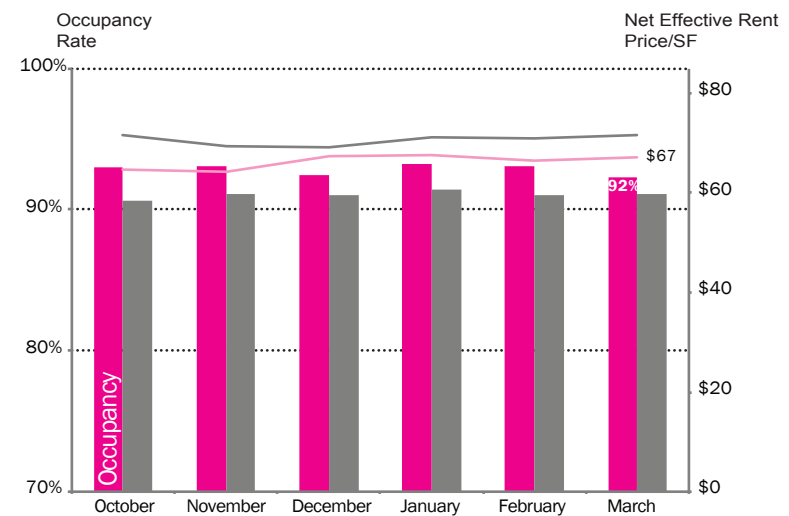

Source: The Broadway League

HOTELS Last 6 Months

Following seasonal trends, hotel occupancy increased and average daily room rates decreased slightly in February. Both occupancy rates and average room rates are on par with the past two years.

Source: STR

PED COUNTS Last 4 Weeks

Pedestrian counts increased significantly in March. This month's average daily count exceeded that of February 2018 by 16% and March 2017 by 11.5%. This month, Times Square reached a peak daily count of 428,710 people on Friday, March 30.

Source: Springboard

CLASS A Last 6 Months

Times Square Class A occupancy rates decreased slightly this month to 92%. Average price per square foot has dropped slightly from \$68 to \$67.

Source: CoStar, Compstak

*Beginning in December 2016, the Alliance changed their methodology calculating Class A commercial rents. The reported number is now a six-month moving average of net effective rents.

MAJOR OFFICE

1. 130 W 42nd Street
M-III Partners
 5,088 SF