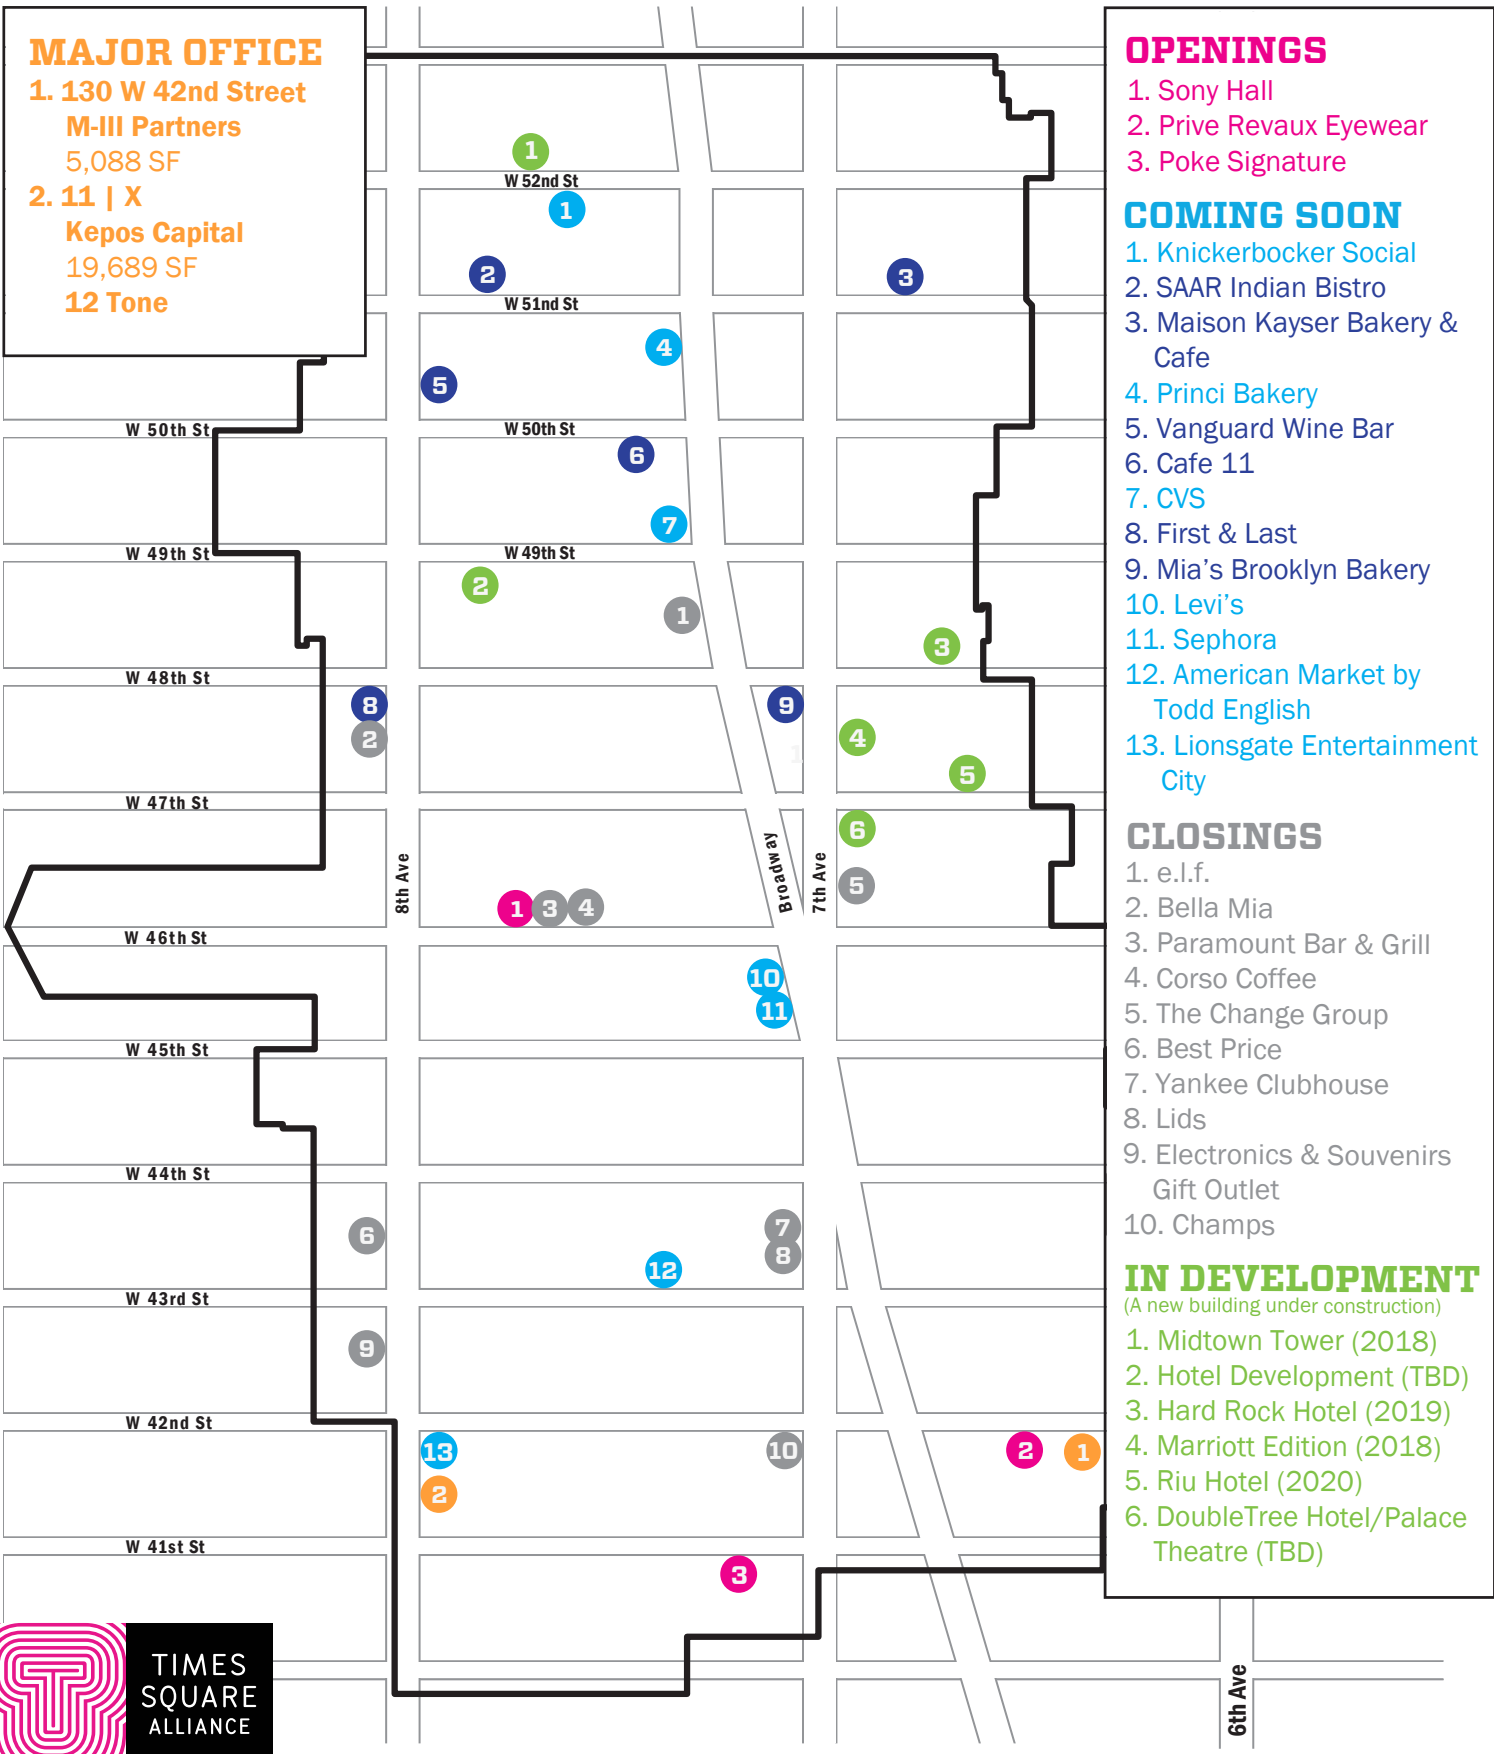

Source: STR

PED COUNTS Last 4 Weeks

Pedestrian counts increased significantly in March. This month's average daily count exceeded that of February 2018 by 16% and March 2017 by 11.5%. This month, Times Square reached a peak daily count of 428,710 people on Friday, March 30.

*Beginning in December 2016, the Alliance changed their methodology calculating Class A commercial rents. The reported number is now a six-month moving average of net effective rents.

MAJOR OFFICE

1. 130 W 42nd Street
M-III Partners
 5,088 SF

2. 11 | X
Kepos Capital
 19,689 SF
12 Tone

OPENINGS

- Sony Hall
- Prive Revaux Eyewear
- Poke Signature

COMING SOON

- Knickerbocker Social
- SAAR Indian Bistro
- Maison Kayser Bakery & Cafe
- Princi Bakery
- Vanguard Wine Bar
- Cafe 11
- CVS
- First & Last
- Mia's Brooklyn Bakery
- Levi's
- Sephora
- American Market by Todd English
- Lionsgate Entertainment City

- Midtown Tower (2018)
- Hotel Development (TBD)
- Hard Rock Hotel (2019)
- Marriott Edition (2018)
- Riu Hotel (2020)
- DoubleTree Hotel/Palace Theatre (TBD)

Dark Blue icons indicate a new "Coming Soon" to the map.