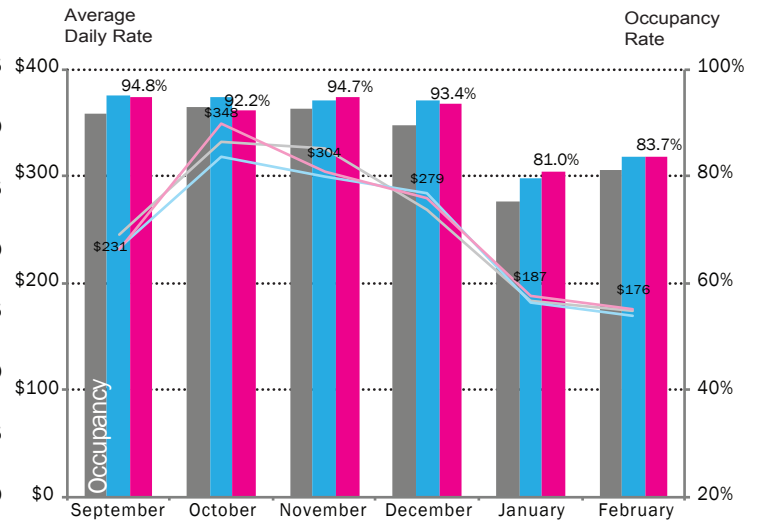

Times Square

March 2018 Key Indicators

BROADWAY Last 8 Weeks

Broadway sales and attendance remained strong in March. With 35 shows open on Broadway at the end of the month, spring theater season is now in full swing.

Source: The Broadway League

HOTELS Last 6 Months

Following seasonal trends, hotel occupancy increased and average daily room rates decreased slightly in February. Both occupancy rates and average room rates are on par with the past two years.

Source: STR

PED COUNTS Last 4 Weeks

Pedestrian counts increased significantly in March. This month's average daily count exceeded that of February 2018 by 16% and March 2017 by 11.5%. This month, Times Square reached a peak daily count of 428,710 people on Friday, March 30.

Source: Springboard

CLASS A Last 6 Months

Times Square Class A occupancy rates decreased slightly this month to 92%. Average price per square foot has dropped slightly from \$68 to \$67.

Source: CoStar, Compstak